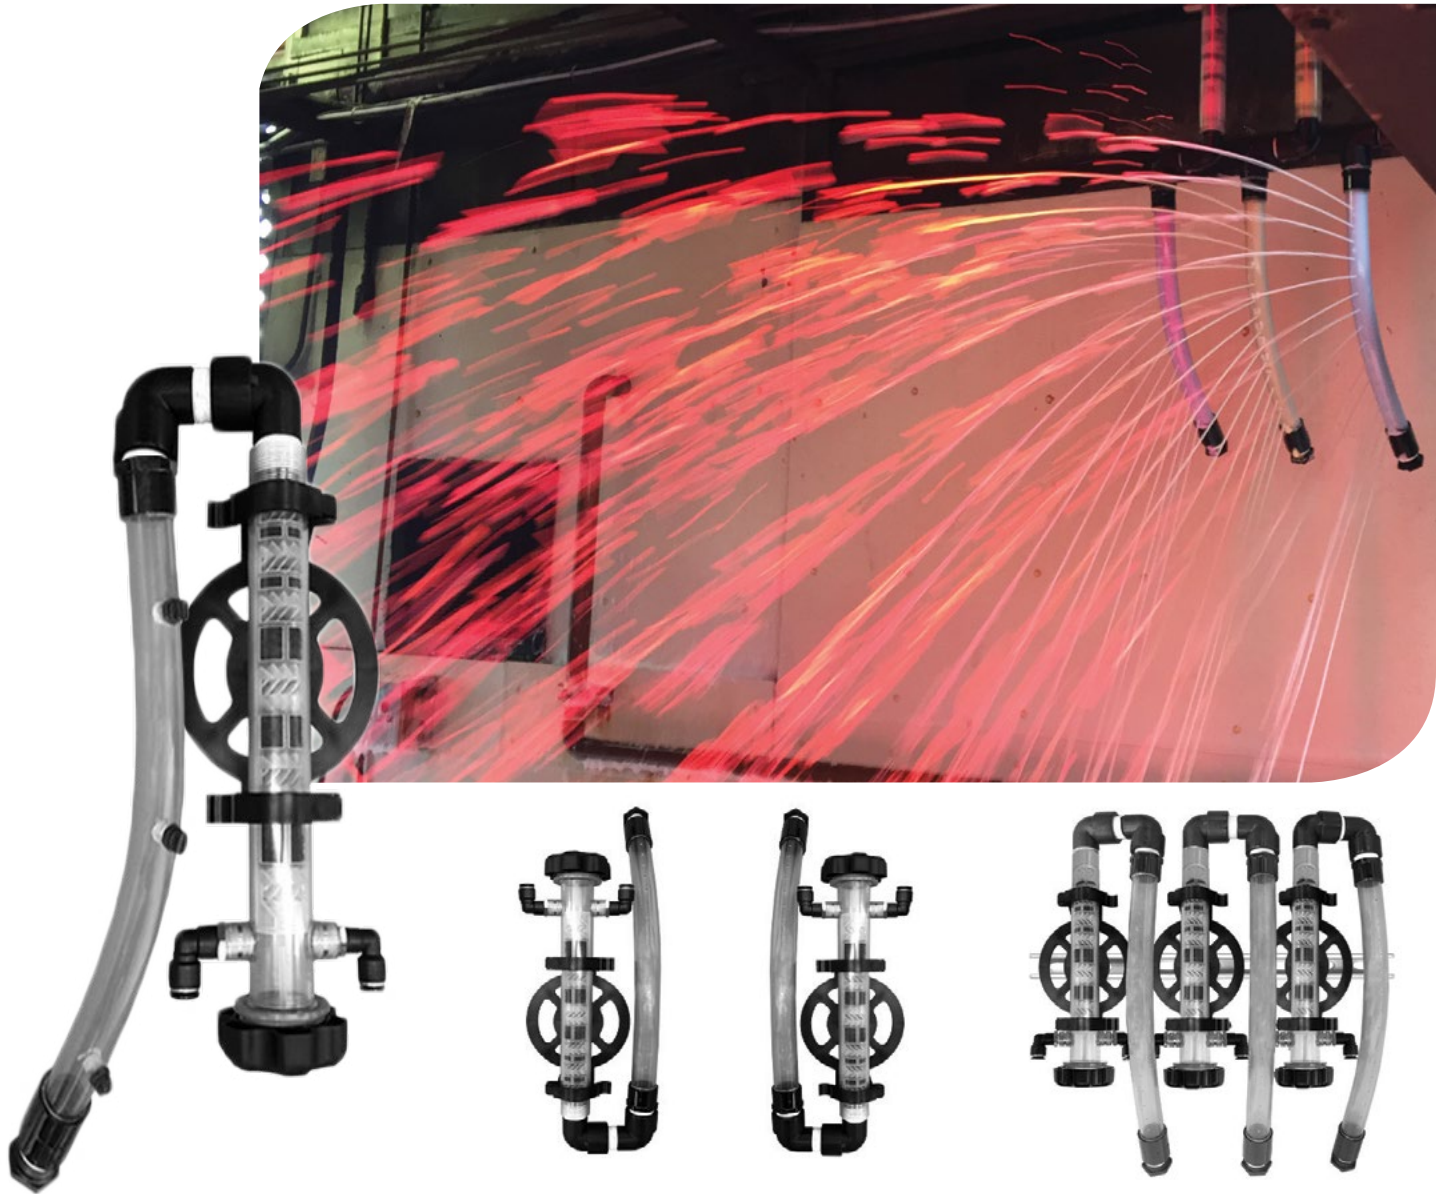

Chapter Three

Car Wash Equipment

Bubblizer Arch
Proportioning Pumps
Foamers

CAR WASH EQUIPMENT

Hot Wax Arch

SIMONIZ HOT WAX & SHINE BUBBLIZER ARCH

Item#	Description	Size
BUBBLE1	Bubblizer Arch	Simoniz Hot Wax & Shine 1/Package

CAR WASH EQUIPMENT

Pumps

DEMA MIX-RITE

HYDROPUMP II

FLOJET

HYDROMINDER

Item#	Description	Size
DEMA570	Pump Dema Mix-Rite	1/Package
HYD511	Pump Hydropump II Dispenser	1/Package
HYD616	Pump Flojet	1/Package
FLOJT1	Hydrominder 511 Hydrominder	1/Package

CAR WASH EQUIPMENT

Banana Foamers

BANANA1

BANANA2

BANANA3

Item#	Description	Size
BANANA1	Banana Foamer Single	1/Package
BANANA2	Banana Foamer Set of 2	1/Package
BANANA3	Banana Foamer Triple Mount	1/Package